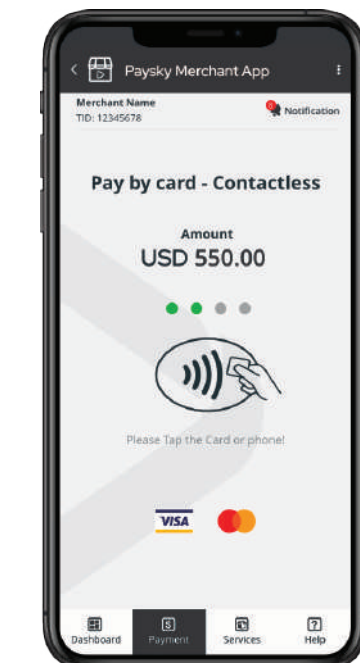

SmartBox V7 Fingerprint

Additional Modules

Docking station

Additional Modules

Stand

Our product portfolio

PayerBox V6

SmartBox N5

SmartBox V5

PayerBox V5 Pro

PayerBox U2

PayerBox micro Q1

PayerBox micro B1

PayerBox micro

Virtual POS (VPOS)

Fully certified payment terminal

PURE Payments

GET IN TOUCH

+971 55 253 2009

The Dome Tower, JLT, Dubai, UAE

POS@Paysky.io

www.Paysky.io