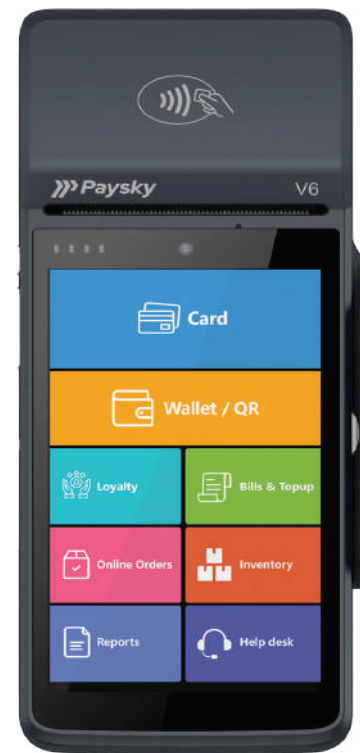

Paysky

Democratizing Financial Services

SmartBox V7

Smart Android POS

*Onmi-channel Payment, Support 4G/3G,
Bluetooth,WIFI 2.4/5Ghz, Android 10*

 **Operating System**

Android 10

 **Processor**

Key Features

01 Quad-core processor deliver stronger performance

02 Supports MSR, IC-card, NFC and QR-code

03 High-speed printer

04 Ultra-thin design makes it easy to pick up and move the device when needed

SmartBox V7 Fingerprint

Additional Modules

Docking station

Additional Modules

Stand

Our product portfolio

PayerBox V6

SmartBox N5

SmartBox V5

PayerBox V5 Pro

PayerBox U2

PayerBox micro Q1

PayerBox micro B1

PayerBox micro

Virtual POS (VPOS)

Fully certified payment terminal