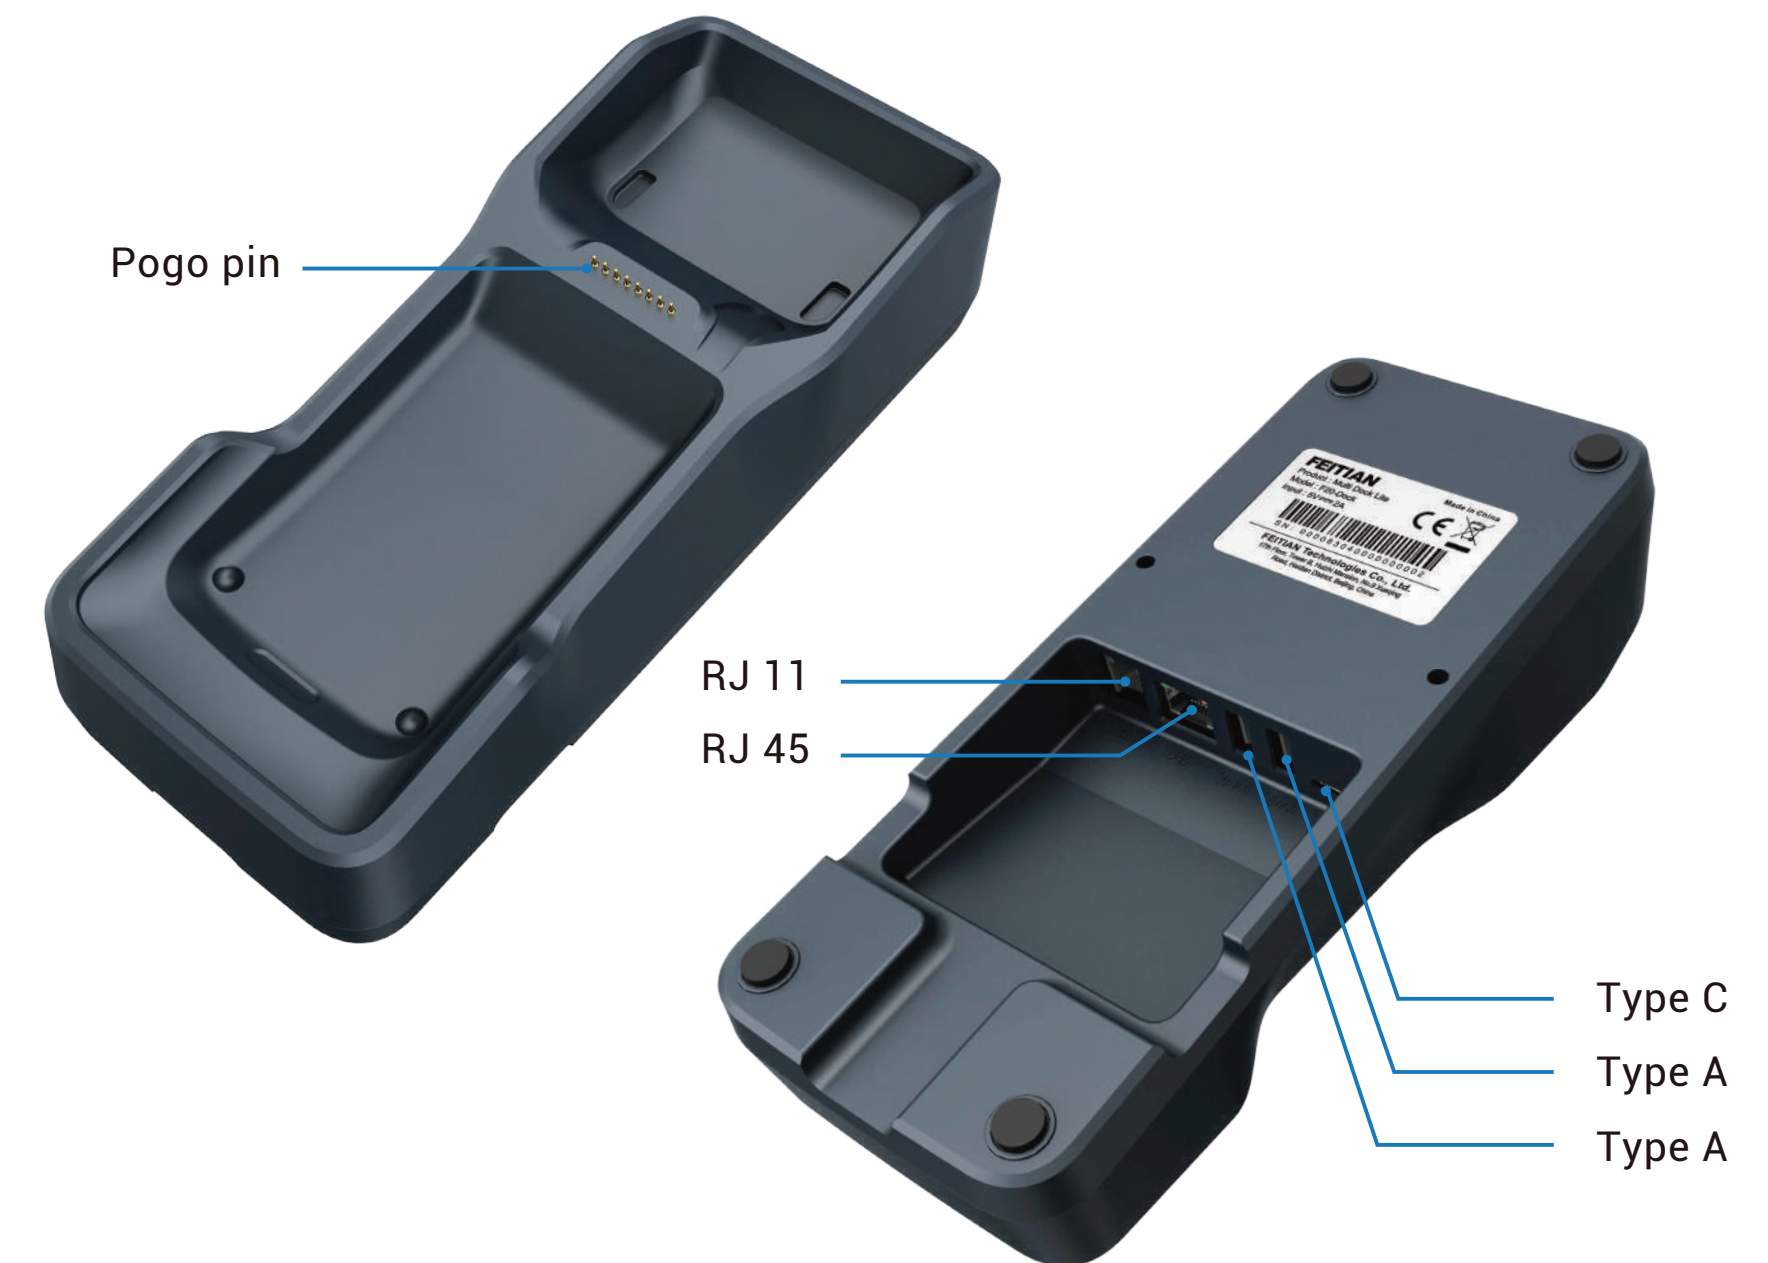

Additional Modules

Docking station