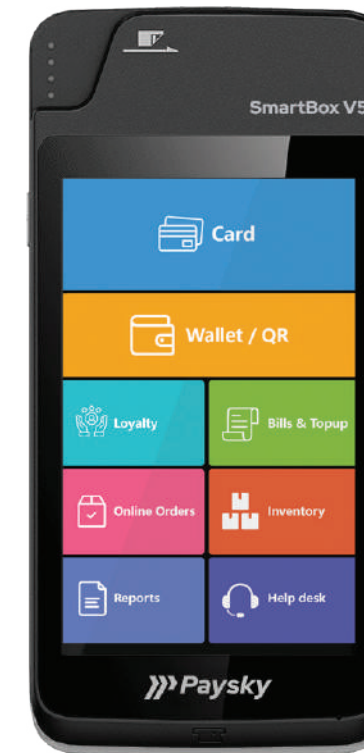

Paysky

Democratizing Financial Services

SmartBox V7

Smart Android POS

*Onmi-channel Payment, Support 4G/3G,
Bluetooth,WIFI 2.4/5Ghz, Android 10*

 **Operating System**

Android 10

 **Processor**

Key Features

01 Quad-core processor deliver stronger performance

02 Supports MSR, IC-card, NFC and QR-code

03 High-speed printer

04 Ultra-thin design makes it easy to pick up and move the device when needed

SmartBox V7 Fingerprint

Additional Modules

Docking station

Additional Modules

Stand

Our product portfolio

PayerBox V6

SmartBox N5

SmartBox V5

PayerBox V5 Pro

PayerBox U2

PayerBox micro Q1

PayerBox micro B1

PayerBox micro

Virtual POS (VPOS)

Fully certified payment terminal