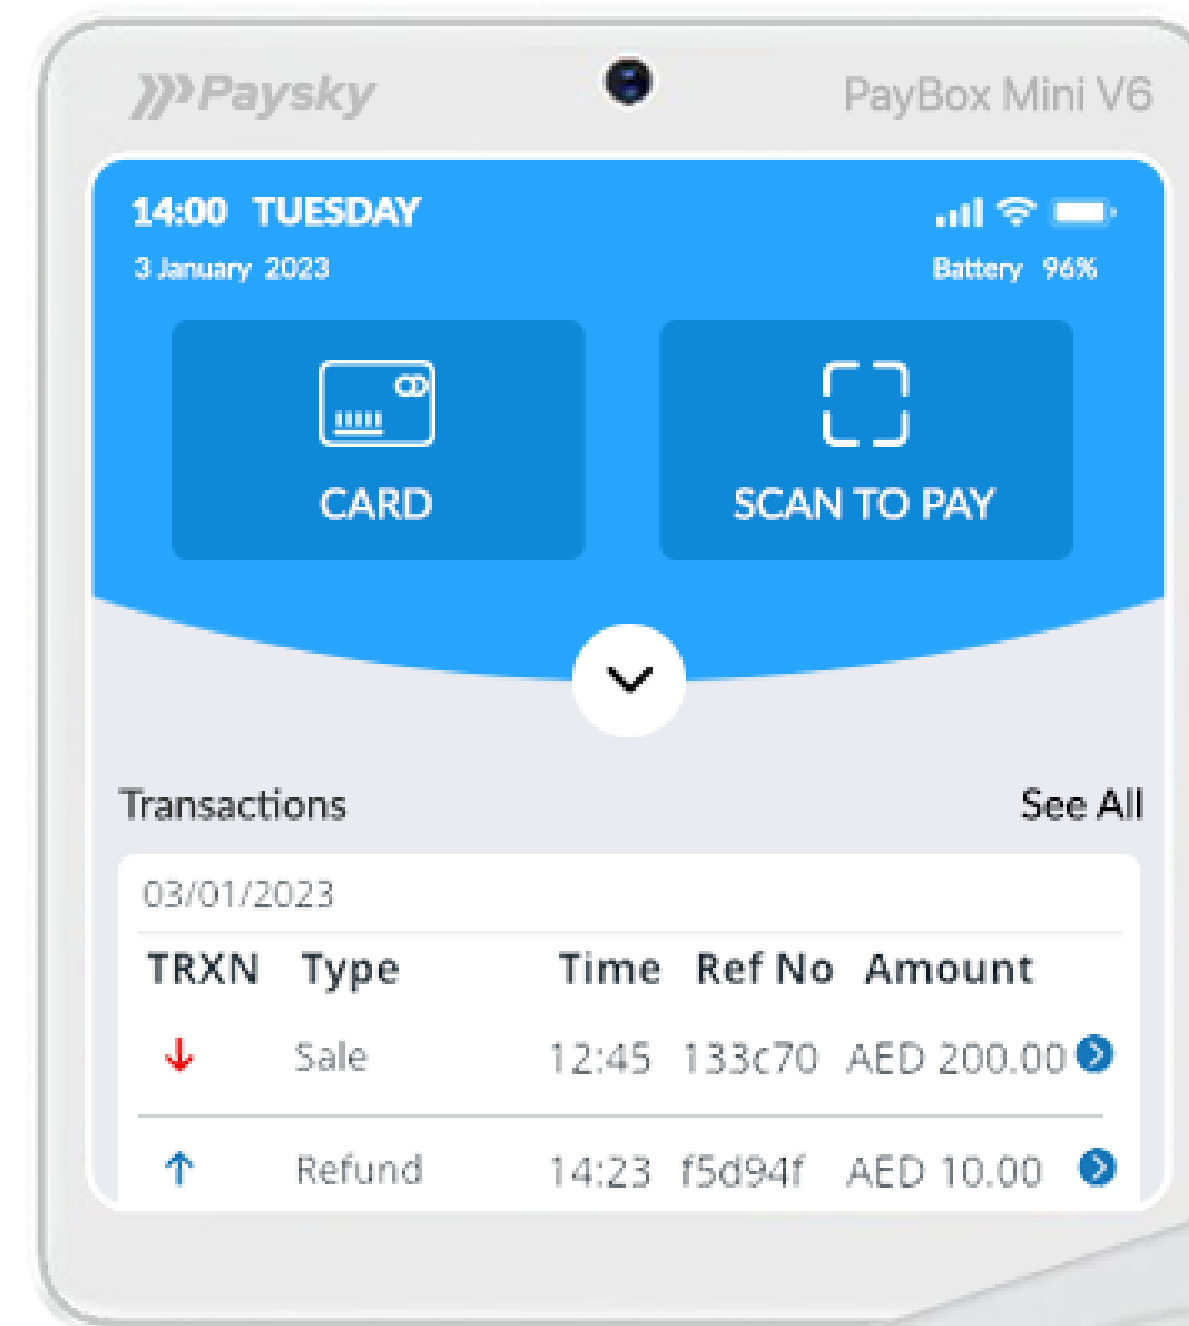

# PaySky PayBox Mini V6

World's FIRST Smart Android MiniPOS

# Next-generation payment terminal

Suitable for various market use cases

Retail outlets

In-store checkout

Taxi meter integration

Courier & proof of delivery

Pay on delivery

Transport collection

# Product Specifications

**Operating System** Android 11 Go

**Display Screen** 4" TFT, 480\*480

**WiFi** Supports IEEE 802.11 a/b/g/n 2.4G/5G

**Camera** 2M FF (Front)

**Memory** 8GB ROM+1GB LPDDR3 RAM

**CPU** Quadcore A53 (1.5GHz)